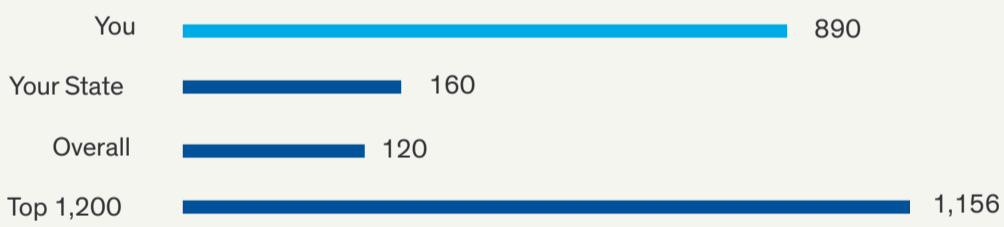

TOOLBOX

Advisor Benchmarking

Where do you stand?

Years of experience

Membership gives a free comparison of key stats

Assets under Management (millions)

Revenue Growth (% year over year)

Asset Growth (% year over year)