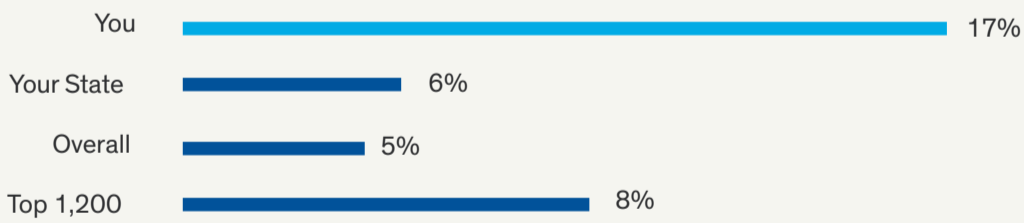

TOOLBOX

Advisor Benchmarking

Where do you stand?

Years of experience

Membership gives a free comparison of key stats

Assets under Management (millions)

Revenue Growth (% year over year)

Asset Growth (% year over year)